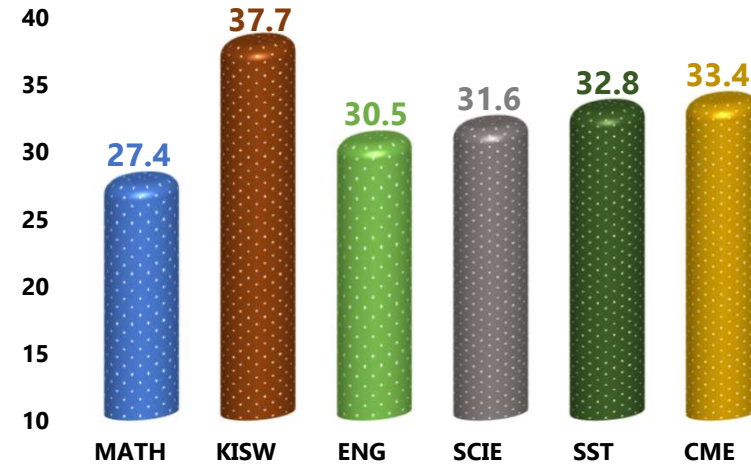

GOOD FOUNDATION

REGION: TANGA

SCHOOL AVERAGE

32.2

DISTRICT: KOROGWE

SUBJECT AND GRADE PERFORMANCE ANALYSIS

SUBJECT RANKING

KISWAHILI	37.7	75%	1
CIVIC AND MORAL EDUCATION	33.4	67%	2
SOCIAL STUDIES	32.8	66%	3
SCIENCE	31.6	63%	4
ENGLISH	30.5	61%	5
MATHEMATICS	27.4	55%	6

SUBJECT GRADE ANALYSIS

SUBJECT/GRADE	A	B	C	D	E
MATHEMATICS	1	15	15	10	0
KISWAHILI	12	26	2	1	0
ENGLISH	4	19	13	5	0
SCIENCE	6	17	15	3	0
SOCIAL STUDIES	9	20	6	6	0
CIVIC AND MORAL	8	18	14	1	0

OVERALL GRADE ANALYSIS

A	3	41	7%
B	21		51%
C	16		39%
D	1		2%
E	0		0%

CHART SUBJECT ANALYSIS

BOYS VS GIRLS PERFORMANCE

	SAT		SAT	41
	18		23	
	45%		55%	

REGISTERED	41	100%
SEATED	41	100%
ABSENTEES	0	0%
PASSED	40	98%
FAILED	1	2%